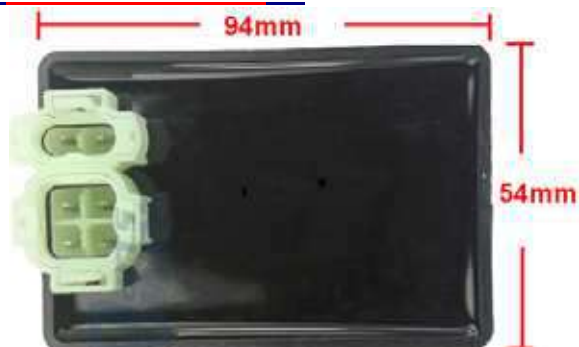

66-04G-113 Chinese Motorcycles (DC Type) 6Pin

66-04G-336 AC 6Pin

Big Boy 150 Velocity 125/150/200/250 Honda / Chinese
Dimensions: 65 x 38 x 23

66-04G-337 Chinese 125/150/200 GY6 6Pin DC DC CDI is BIGGER than AC