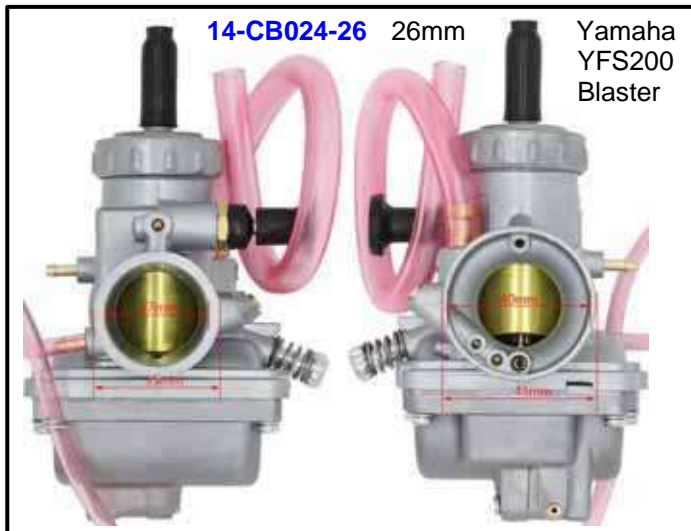

140-CARBURETTOR ASSEMBLY

14-CB014-19 PZ19mm
50-100cc
Mount hole centre: 48mm

14-CB024-24 24mm VM24
80cc to 175cc cylinder 2 Stroke * Yamaha DT125/DT175 & and many others.

140-CARBURETTOR ASSEMBLY

140-CARBURETTOR ASSEMBLY

14-CB165-28 28mm
YBR125 CV Type (Diaphragm type)

14-CB-FCR-37 37mm
14-CB-FCR-39 39mm

14-CBG32-30 30mm CVK
4 Stroke 200-400cc

14-CBG33-30 30mm CVK
4 Stroke 200-400cc

140-CARBURETTOR ASSEMBLY

14-CBGY6-24 Spigot Mount * Engine Side 24mm I.D. / 32mm O.D. * Intake 42mm O.D.
 Fits: GY6 125/150cc Engines with Electric Choke * Electric Choke: Included, 2 Wire, Female Connector