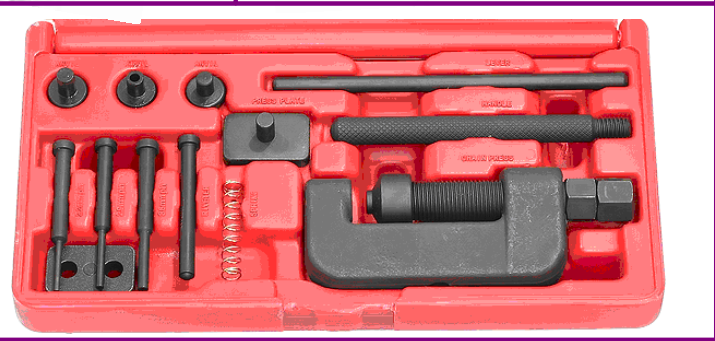

84-TOOLS

Spark Plug Wrench

Spark Plug Wrench-3 way
84-00008
10mm(16mm)-C
12mm(18mm)-D
14mm(21mm)-B
With T-Handle
73mm Long
Fits NGK B
C
D & X series

Spark Plug Wrench
84-10301 Long Reach 12mm(18mm)
Fits NGK D & X series

Spark Plug Wrench
84-10401
10mm(16mm)
Fits NGK C Series

Chain Cutters & Riveters

Drive Chain Cutter 84-SFR-1
Professional Heavy Duty.
For 420, 428, 520, 530 chain.

Chain Side Plate Press
84-00028
For 520
525
530

Timing Chain Cutter
84-TM04

Chain Riveter Set
84-00001
High quality.
Complete kit for installing riveting pins on cam or drive chains.
O-Ring & X-Ring
Each kit has 3 pins /2.20-cam chain/2.90-#35 chain/3.80 drive chain
Can also be used to remove pins on existing chains.

Please Note!
Recommended for professional use only.

Flywheel / Rotor Pullers

M24xP1.0 + M27xP1.0 L
2 in 1
External thread
84-00030A

M24xP1.5
Internal thread R.H.
84-31808A
CRF * KX-F
RM-Z * YZ-F

M26xP1.0
Internal thread R.H.
84-31806
KTM * Husqvarna
GasGas
4T
2T 200, 250, 300

M28xP1.0
Internal thread R.H.
84-31849
CRF
KX-F
RM-Z

M33xP1.5 Internal thread R.H.
84-TM16
Honda * KTM *
Polaris * Suzuki
Yamaha

Set 15 sizes/10 Pieces
84-TM20

M14xP1.5 * M16xP1.5 * M18xP1.5 * M19xP1.0
M20xP1.0+M27xP1.25 * M22xP1.0+M25xP1.5
M22xP1.5+M26xP1.5 * M24xP1.0+M27xP1.0L
M26xP1.0+M28xP1.0 * M28xP1.5

3 Hole Universal Puller
84-TM031

M35xP1.5
Internal thread R.H.
84-318XE
Kawasaki
Suzuki
Yamaha

Universal Rotor Holder
84-TM23

Cable Luber
84-00510

Six Way Spoke Wrench
84-00007
Forged. Fits 6 sizes.
Black finish.