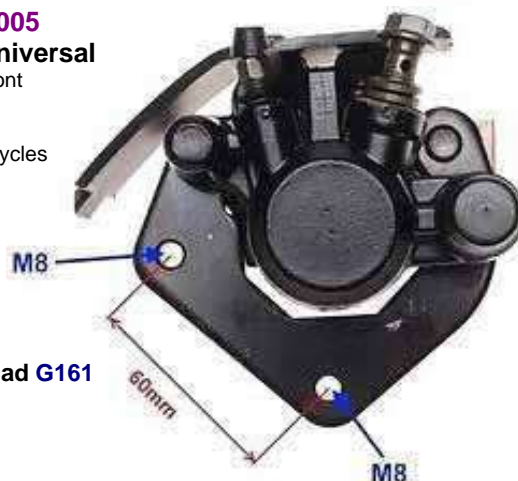

Use Goldfren Pad **G161**

32-L9B-P001

Hydraulic Brake Hose Stainless Steel

0 degree bends
M10 Banjo ends
Total Length: 1125mm.
Hose length: 1050mm.
Spring length: 305mm

34-THROTTLE ASSEMBLY

Honda Type & Universal
34-10100 Black Die-cast aluminum
 Opens 30-38mm Carburetors
 Use with cable: [26-A02-0036](#) (L95cm)
[26-A02-0247](#) (L105cm)