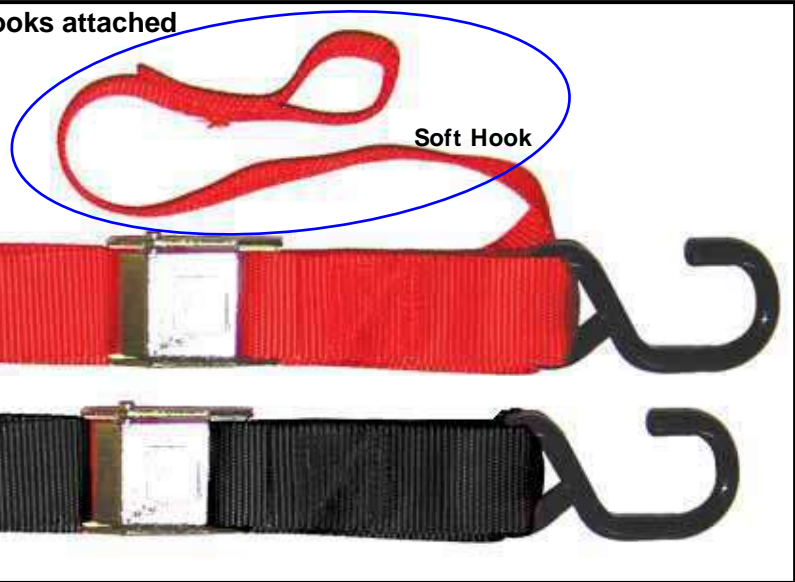

Heavy Duty Tie Down Set -With Soft Hooks attached

1080Kg. strength
Vinyl coated hooks.
38mm Wide
Soft Hooks attached for easy use.

Black [78-01902](#)
Red [78-01904](#)

Standard Tie Down Set Black [78-BK](#)