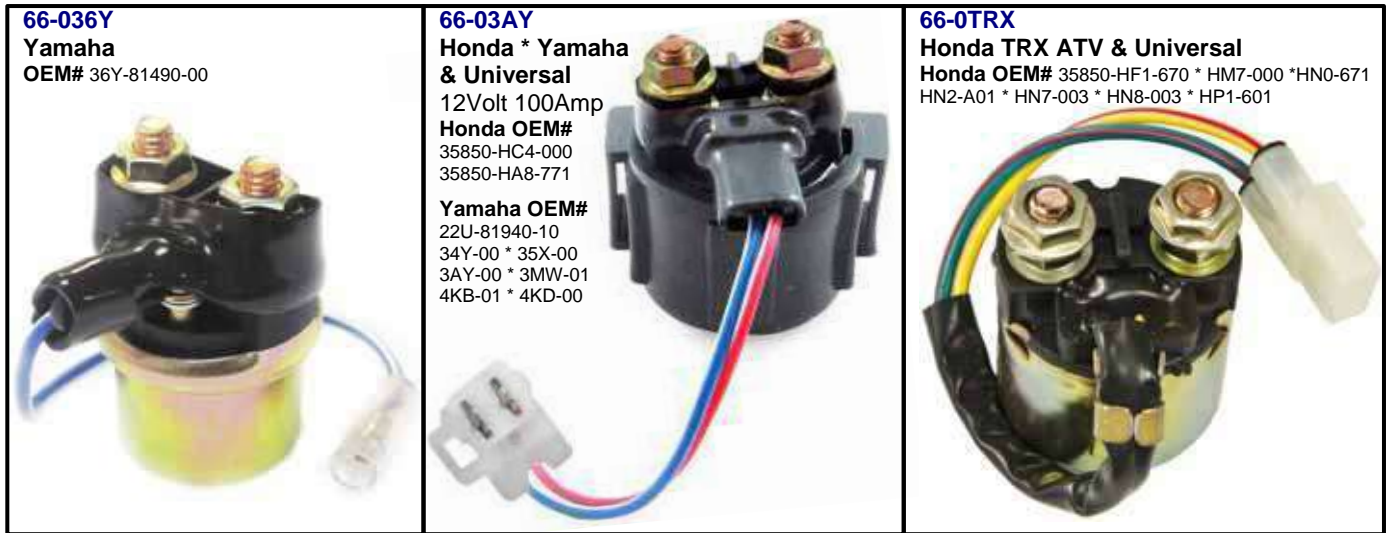

66-ELECTRICAL STARTER RELAY (SOLENOID)

Please Note! Electrical parts cannot be returned.

Make/Model	Part#	Fuse	OEM#
66-036Y Yamaha OEM# 36Y-81490-00			
66-03AY Honda * Yamaha & Universal 12Volt 100Amp Honda OEM# 35850-HC4-000 35850-HA8-771 Yamaha OEM# 22U-81940-10 34Y-00 * 35X-00 3AY-00 * 3MW-01 4KB-01 * 4KD-00			
66-0TRX Honda TRX ATV & Universal Honda OEM# 35850-HF1-670 * HM7-000 * HN0-671 HN2-A01 * HN7-003 * HN8-003 * HP1-601			
Big Boy 2w			
150 Velocity (CGL150)	14-22 66-041A1		
GY6 Chinese Scooters 2w			
125 / 150	66-0GY6		
GasGas 2w			
All Models 150-450	21-22 66-010-BM		
Honda 2w			
125			
CBR125	04-16 66-0MR5		
CRF125F 35850-KCN-003	14-22 66-0MR5		
NXR125	66-0KV7		
XR125L (XL125LEK)	12-21 66-0KV7		
150			
CRF150F	08-14 66-0KV7		
CRF150F 35850-KPS-B71	15-20		
SH150I	10>		
XR150L	14-21 66-0KV7		
190 / 200			
XR190CT * XR190L	17-21 66-0KV7		
CTX200 Bushlander	02-19 66-0KV7		
230 / 250			
CRF230F	08-14 66-0KV7		
CRF230F 35850-KPS-B71	15-20		
CBR250R	11-16 66-0MR5		
CBR250RR	17-18 66-0MR5		
CBX250 Twister	01-15 66-0KV7		
CRF250 F / L / M / RL / X	04-20 66-0MR5		
CRF250R 35851-MKE-A11	18-22		
CRF250RX 35851-MKE-A11	17-22		
XR250 Tornado	05-14 66-0KV7		
300			
CB300F	15-18 66-0MR5		
CBR300R 35850-MR5-007	14-20 66-0MR5		
CMX300 Rebel	17-18 66-0MR5		
CRF300L * CRF300RL Rally	2021 66-0MR5		
450 / 500			
CRF450RX 35851-MKE-A11	17-20		
CRF450X	05-17 66-0MR5		
CRF450X 35851-MKE-A11	19-20		
CB500F * CB500X	13-20 66-0MR5		
CBR500R	13-20 66-0MR5		
600 / 650			
CB600F	04-06 66-0MR5		
CBR600F	91-06 66-0MR5		
CBR600RR	03-20 66-0MR5		
CBR600RR	2021		
FJS / FSC600	02-10 66-0MR5		
CB650F	14-18 66-0MR5		
CBR650F * CBR650R	14-20 66-0MR5		
700			
CTX700	14-18 66-0MR5		
NC700 D/J/X	12-16 66-0MR5		
NT700V	06-15 66-0MR5		
750			
CB750	99-03 66-0MR5		
NC750X	17-21 66-0MR5		
VF750C	94-03 66-0MR5		
VT750C	98-14 66-0MR5		
VT750C	13-20 66-0MFL